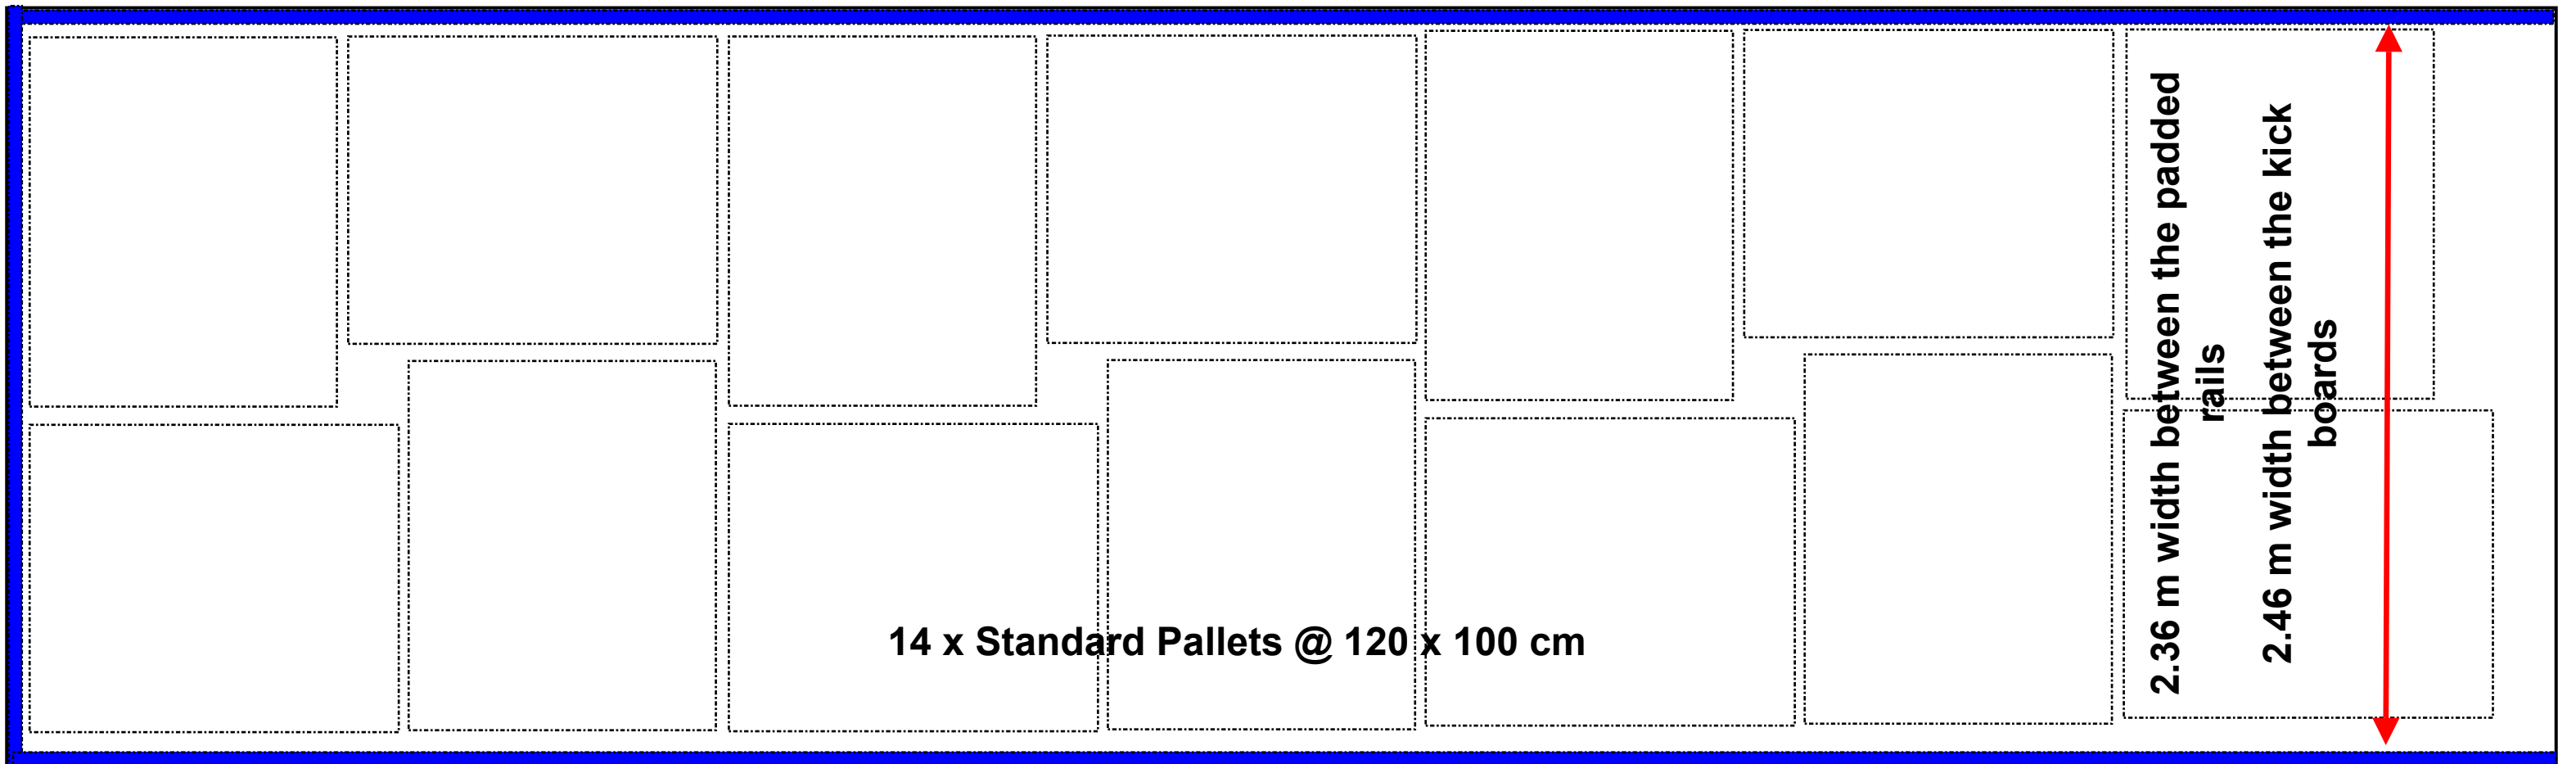

SECURE TRANSPORTATION

UK & European White Glove Transportation, Relocation & Installations

DAF CF 310 FA 18t 2.5t Cantilever Tail Lift Specification Sheet

Vehicle Dimensions

Length	10.91 m / 35.79 ft
Width	2.53 m / 8.30 ft
Width inc. Mirrors	3.05 m / 10.00 ft
Actual Height	3.95 m / 12.96 ft
Safe Height	4.00 m / 13.12 ft

Loading Dimensions

	mm	cm	m	In	ft
Load length	8200	820	8.2	322.84	26.9
Through the rear enclosure	2540	254	2.54	100	8.33
Max int. height	2600	260	2.6	102.36	8.53
Int. width between enclosure	2290	229	2.29	90.16	7.51
Int. width between pads	2360	236	2.36	92.91	7.74
Int. width between kick board	2460	246	2.46	96.85	8.07
Cube			49.15 m ³		1735.71 ft ³
Tail lift (w) x (d)	2480 x 2500	248 x 250	2.48 x 2.50	97.64 x 94.42	8.13 x 8.20
Tail lift height			TBA		

Payload of 7000 kg

AV10 RRY - DAF CF 18t - Floor Plan Dimensions

8.2 m load length