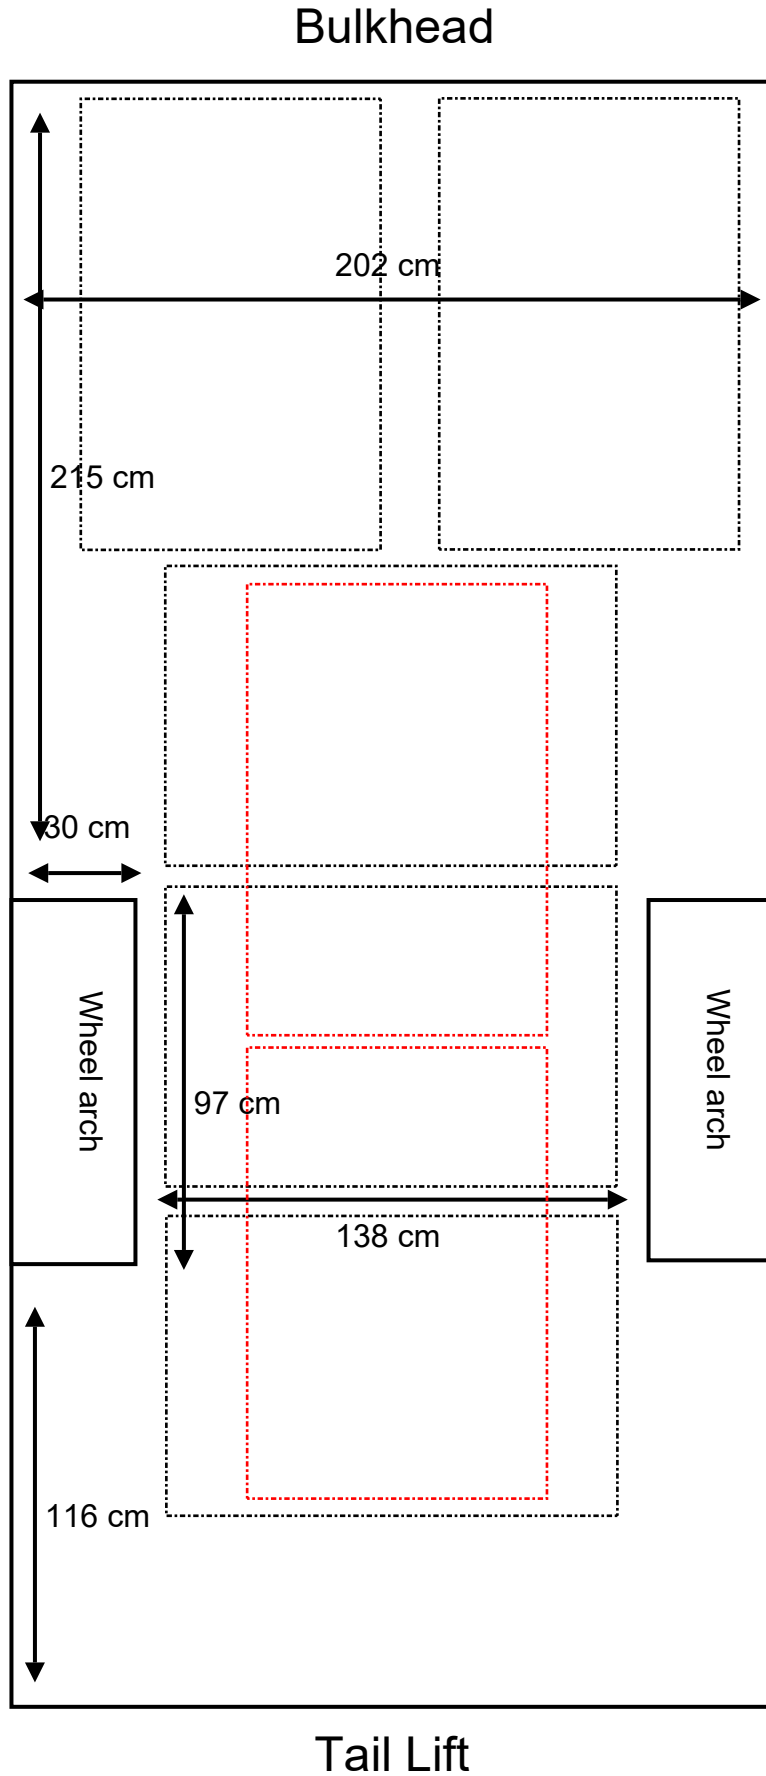

SECURE TRANSPORTATION

UK & European White Glove Transportation, Relocation & Installations

Renault Master Low Loader 750 kg Tail Lift Specification Sheet

Vehicle Dimensions

Length	6.80 m / 22.30 ft
Width	2.10 m / 06.90 ft
Actual Height	3.12 m / 10.24 ft
Safe Height	3.20 m / 10.50 ft

Loading Dimensions

	mm	cm	m	In	ft
Load length	4250	425	4.25	167.32	13.94
Through the rear	2500	250	2.5	98.42	8.2
Internal height	2570	257	2.57	101.18	8.43
Internal width	2020	202	2.02	79.52	6.62
Between wheel arches	1380	138	1.38	54.33	4.52
Cube			21.46 m ³		757.85 ft ³
Tail lift	1450 x 1900	145 x 190	1.45 x 1.9	57.0 x 74.80	4.75 x 6.23
Tail lift height			30 cm lowered 40 cm standard ride 43 air raised when stationary		

Payload of 950 kg

Renault Master Low Loader Tail Lift - Floor Plan Dimensions

The scale of this drawing is 5cm to 1mtr - For example a 1200 x 800 cm Euro pallet would be a 6cm x 4cm shape as above